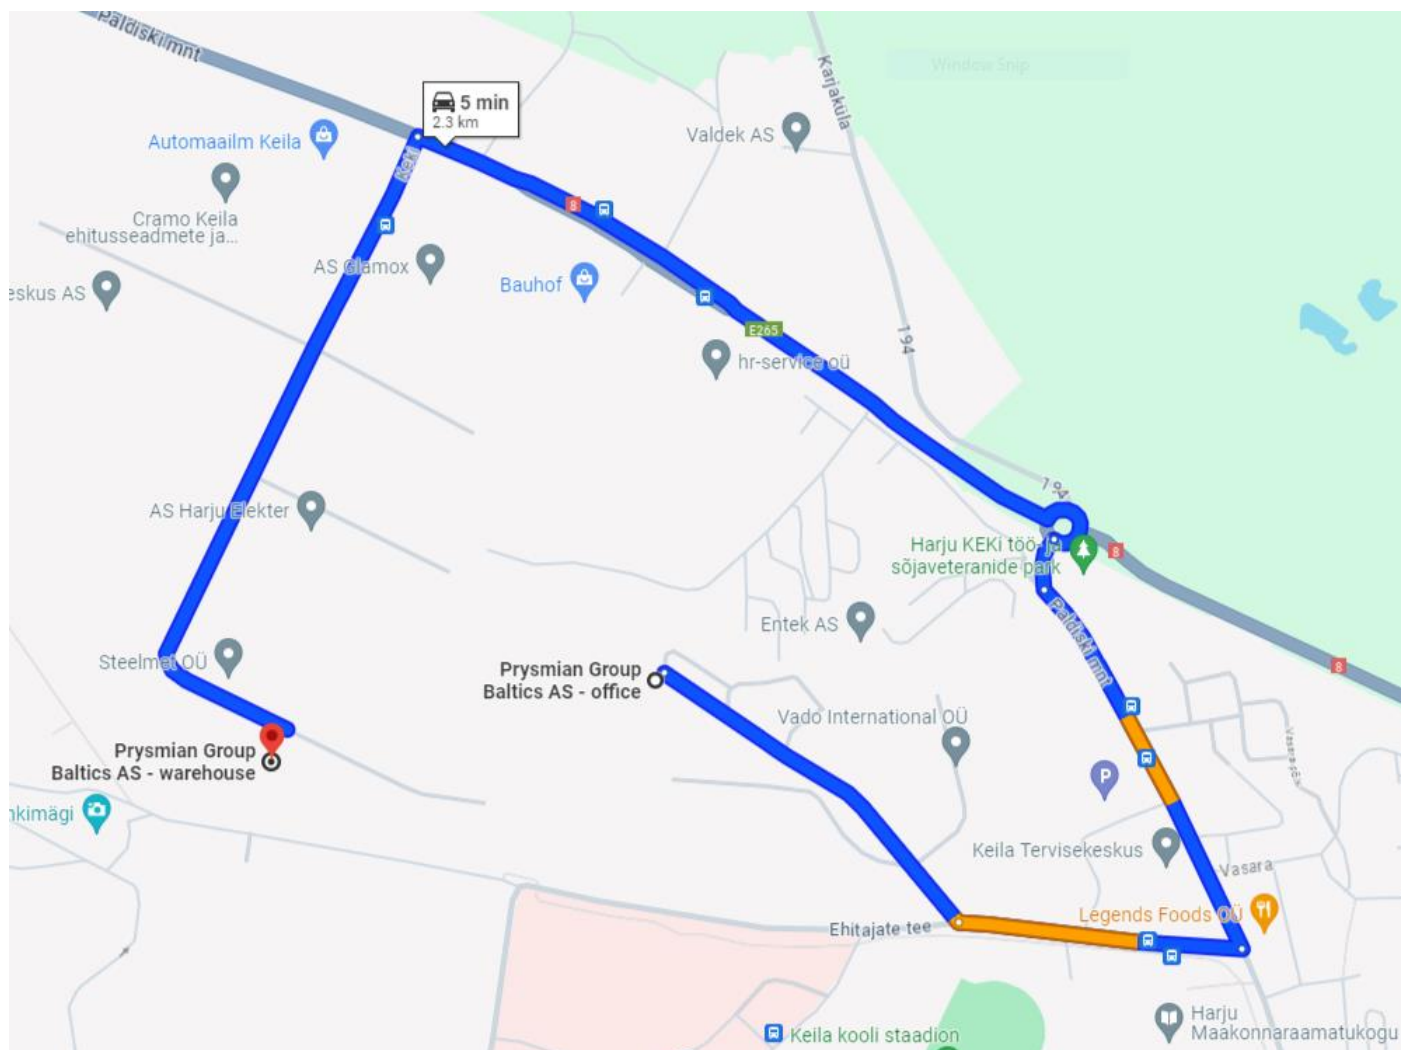

Locations of Prysmian office and warehouse:

- WAREHOUSE, Paldiski mnt 31/19 – From Paldiski mnt, turn to Keki tee and use gate 1 of Keila Industrial Park.
- OFFICE, Paldiski mnt 31/4 – From Paldiski mnt, turn to Ehitajate tee and use gate 2 of Keila Industrial Park.

Locations on Google Maps:

[Prysmian Group Baltics AS – WAREHOUSE](#)

[Prysmian Group Baltics AS – OFFICE](#)

Prysmian Group Baltics AS

Paldiski road 31, 76606 Keila, Estonia
baltics.prysmian.com

+372 674 7466
info.keila@prysmian.com

Reg. Code 10094120
VAT EE100428935